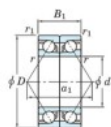

Deep groove ball bearing single row 7222-DB-FY-JTEKT - 7222-DB-FY-JTEKT

<https://www.123bearing.co.uk/bearing-housing/deep-groove-bearing/single-row/7222-db-fy-jtekt>

Boundary dimensions

Bearing No.	Boundary dimensions(mm)					Basic load ratings(kN)		Fatigue load limit(kN)	factor	Limiting speeds(min-1)
	d	D	B	r1(max)	r1(min)	Cr	C0r	Ca		
7222DB FY	110	200	76	2.1	1.1	329	297	14.6	-	3000

PRODUCT FEATURES

Brand	JTEKT
N° Ean13	3616060647993
Inside diameter	110 mm
Outside diameter	200 mm
Thickness	76 mm
Limiting speed	3000 rpm
Dynamic load	329 kN
Static load	297 kN
Packaging	1

contact@123bearing.co.uk

02038 087 274

CRT4 de Lesquin 60 Rue Du Haut De Sainghin 59273 Fretin FRANCE