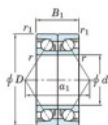

Deep groove ball bearing single row 7022-DB-FY-JTEKT - 7022-DB-FY-JTEKT

<https://www.123bearing.co.uk/bearing-housing/deep-groove-bearing/single-row/7022-db-fy-jtekt>

Boundary dimensions

Bearing No.	Boundary dimensions(mm)					Basic load ratings(kN)		Fatigue load limit(kN)	factor	Limiting speeds(min-1)
	d	D	B	r1(mm)	r2(mm)	Cy	C0y			
7022DB FY	110	170	56	2	1	187	186	8.55	30	Grease lub 3300

PRODUCT FEATURES

Brand	JTEKT
N° Ean13	3616060647962
Inside diameter	110 mm
Inside diameter	4.331" inch
Outside diameter	170 mm
Outside diameter	6.693" inch
Thickness	56 mm
Thickness	2.205" inch
Limiting speed	3300 rpm
Dynamic load	187 kN
Static load	186 kN
Packaging	1

contact@123bearing.co.uk

02038 087 274

CRT4 de Lesquin 60 Rue Du Haut De Sainghin 59273 Fretin FRANCE