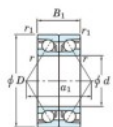

Deep groove ball bearing single row 7922-CDB-FY-JTEKT - 7922-CDB-FY-JTEKT

<https://www.123bearing.co.uk/bearing-housing/deep-groove-bearing/single-row/7922-cdb-fy-jtekt>

Boundary dimensions

Bearing No.	Boundary dimensions(mm)					Basic load ratings(kN)		Fatigue load factor		Limiting speeds(min-1)
	d	D	B	r1(mm)	r2(mm)	C0	C00	C0	e0	Grease lub.
7922CDB FY	110	150	40	1.1	0.6	117	129	5.85	16.5	5100

PRODUCT FEATURES

Brand	JTEKT
N° Ean13	3616060647931
Inside diameter	110 mm
Outside diameter	150 mm
Thickness	40 mm
Limiting speed	5100 rpm
Dynamic load	117 kN
Static load	129 kN
Packaging	1

contact@123bearing.co.uk

02038 087 274

CRT4 de Lesquin 60 Rue Du Haut De Sainghin 59273 Fretin FRANCE