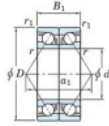

Deep groove ball bearing single row 7321-BDB-FY-JTEKT - 7321-BDB-FY-JTEKT

<https://www.123bearing.co.uk/bearing-housing/deep-groove-bearing/single-row/7321-bdb-fy-jtekt>

Boundary dimensions

Bearing No.	Boundary dimensions(mm)					Basic load ratings(kN)		Fatigue load	factor	Limiting speeds(min-1)
	d	D	B	r1(mm)	r2(mm)	Cy	C0r	lim(kN)		
7321BDB FY	105	225	98	3	1.1	387	355	14.3	-	2100

PRODUCT FEATURES

Brand	JTEKT
N° Ean13	3616060647894
Inside diameter	105 mm
Outside diameter	225 mm
Thickness	98 mm
Limiting speed	2100 rpm
Dynamic load	387 kN
Static load	355 kN
Packaging	1

contact@123bearing.co.uk

02038 087 274

CRT4 de Lesquin 60 Rue Du Haut De Sainghin 59273 Fretin FRANCE