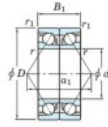

Deep groove ball bearing single row 7921-CDB-FY-JTEKT - 7921-CDB-FY-JTEKT

<https://www.123bearing.co.uk/bearing-housing/deep-groove-bearing/single-row/7921-cdb-fy-jtekt>

Boundary dimensions

Bearing No.	Boundary dimensions(mm)						Basic load ratings(kN)		Fatigue load factor		Limiting speeds(min-1)
	d	D	B	r1(mm)	r2(mm)	Cr	Cor	fat	f0	Grease Lub	
7921CDB FY	105	145	40	1.1	0.6	115	123	5.75	16.4	5300	

PRODUCT FEATURES

Brand	JTEKT
N° Ean13	3616060647818
Inside diameter	105 mm
Outside diameter	145 mm
Thickness	40 mm
Limiting speed	5300 rpm
Dynamic load	115 kN
Static load	123 kN
Packaging	1

contact@123bearing.co.uk

02038 087 274

CRT4 de Lesquin 60 Rue Du Haut De Sainghin 59273 Fretin FRANCE