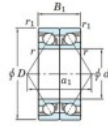

Deep groove ball bearing single row 7320-BDB-FY-JTEKT - 7320-BDB-FY-JTEKT

<https://www.123bearing.co.uk/bearing-housing/deep-groove-bearing/single-row/7320-bdb-fy-jtekt>

Boundary dimensions

Bearing No.	Boundary dimensions(mm)					Basic load ratings(kN)		Fatigue load factor		Limiting speeds(min-1)
	d	D	B	r1(mm)	r2(mm)	Cr	Cor	Fr	F0	Grease lub.
7320BDB FY	100	215	94	3	1.1	342	297	12.2	-	2200

PRODUCT FEATURES

Brand	JTEKT
N° Ean13	3616060647771
Inside diameter	100 mm
Outside diameter	215 mm
Thickness	94 mm
Limiting speed	2200 rpm
Dynamic load	342 kN
Static load	297 kN
Packaging	1

contact@123bearing.co.uk

02038 087 274

CRT4 de Lesquin 60 Rue Du Haut De Sainghin 59273 Fretin FRANCE