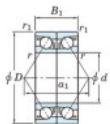

Deep groove ball bearing single row 7220-DB-FY-JTEKT - 7220-DB-FY-JTEKT

<https://www.123bearing.co.uk/bearing-housing/deep-groove-bearing/single-row/7220-db-fy-jtekt>

Boundary dimensions

Bearing No.	Boundary dimensions(mm)					Basic load ratings(kN)		Fatigue	factor	Limiting speeds(min-1)
	d	D	B	r1(mm)	r1(mm)	Cr	Cor	lim(kN)		
7220DB FY	100	180	68	2.1	1.1	279	235	12.2	80	3300

PRODUCT FEATURES

Brand	JTEKT
N° Ean13	3616060647757
Inside diameter	100 mm
Inside diameter	3.937" inch
Outside diameter	180 mm
Outside diameter	7.087" inch
Thickness	68 mm
Thickness	2.677" inch
Limiting speed	3300 rpm
Dynamic load	179 kN
Static load	235 kN
Packaging	1

contact@123bearing.co.uk

02038 087 274

CRT4 de Lesquin 60 Rue Du Haut De Sainghin 59273 Fretin FRANCE