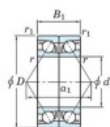

Deep groove ball bearing single row 7020-DB-FY-JTEKT - 7020-DB-FY-JTEKT

<https://www.123bearing.co.uk/bearing-housing/deep-groove-bearing/single-row/7020-db-fy-jtekt>

Boundary dimensions

Bearing No.	Boundary dimensions (mm)					Basic load ratings (kN)		Fatigue load limit (kN)	Factor	Limiting speeds (min-1)
	d	D	B	r1 (mm)	r2 (mm)	Cr	C0r			
7020DB FY	100	150	48	1.5	1	139	141	6.75	-	3800

PRODUCT FEATURES

Brand	JTEKT
N° Ean13	3616060647726
Inside diameter	100 mm
Inside diameter	3.937" inch
Outside diameter	150 mm
Outside diameter	5.906" inch
Thickness	48 mm
Thickness	1.89" inch
Limiting speed	3800 rpm
Dynamic load	139 kN
Static load	141 kN
Packaging	1

contact@123bearing.co.uk

02038 087 274

CRT4 de Lesquin 60 Rue Du Haut De Sainghin 59273 Fretin FRANCE