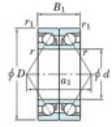

Deep groove ball bearing single row 7020-BDB-FY-JTEKT - 7020-BDB-FY-JTEKT

<https://www.123bearing.co.uk/bearing-housing/deep-groove-bearing/single-row/7020-bdb-fy-jtekt>

Boundary dimensions

Bearing No.	Boundary dimensions (mm)					Basic load ratings (kN)		Fatigue load factor		Limiting speeds (min-1)
	d	D	B	r1 (mm)	r1 (mm)	Cr	Cor	f0	Gravit. Lub.	
7020BDB FY	100	150	48	1.5	1	124	127	5.9	-	2800

PRODUCT FEATURES

Brand	JTEKT
N° Ean13	3616060647719
Inside diameter	100 mm
Outside diameter	150 mm
Thickness	48 mm
Limiting speed	2800 rpm
Dynamic load	124 kN
Static load	127 kN
Packaging	1

contact@123bearing.co.uk

02038 087 274

CRT4 de Lesquin 60 Rue Du Haut De Sainghin 59273 Fretin FRANCE