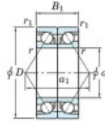

Deep groove ball bearing single row 7319-CDB-FY-JTEKT - 7319-CDB-FY-JTEKT

<https://www.123bearing.co.uk/bearing-housing/deep-groove-bearing/single-row/7319-cdb-fy-jtekt>

Boundary dimensions

Bearing No.	Boundary dimensions(mm)					Basic load ratings(kN)		Fatigue load factor		Limiting speeds(r/min-1)
	d	D	B	r1	r2	Cr	Cor	C0r	B0	Grease Lub.
7319CDB FY	95	200	90	3	1.1	376	319	13.6	13.5	4400

PRODUCT FEATURES

Brand	JTEKT
N° Ean13	3616060647672
Inside diameter	95 mm
Outside diameter	200 mm
Thickness	90 mm
Limiting speed	4400 rpm
Dynamic load	376 kN
Static load	319 kN
Packaging	1

contact@123bearing.co.uk

02038 087 274

CRT4 de Lesquin 60 Rue Du Haut De Sainghin 59273 Fretin FRANCE