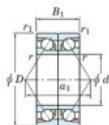

Deep groove ball bearing single row 7219-DB-FY-JTEKT - 7219-DB-FY-JTEKT

<https://www.123bearing.co.uk/bearing-housing/deep-groove-bearing/single-row/7219-db-fy-jtekt>

Boundary dimensions

Bearing No.	Boundary dimensions(mm)					Basic load ratings(kN)		Fatigue	factor	Limiting speeds(min-1)
	d	D	B	r1(mm)	r2(mm)	Cr	Cor	lim(kN)		
7219DB FY	95	170	64	2.1	1.1	248	207	11	-	3500

PRODUCT FEATURES

Brand	JTEKT
N° Ean13	3616060647634
Inside diameter	95 mm
Inside diameter	3.74" inch
Outside diameter	170 mm
Outside diameter	6.693" inch
Thickness	64 mm
Thickness	2.52" inch
Limiting speed	3500 rpm
Dynamic load	248 kN
Static load	207 kN
Packaging	1

contact@123bearing.co.uk

02038 087 274

CRT4 de Lesquin 60 Rue Du Haut De Sainghin 59273 Fretin FRANCE