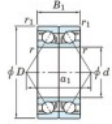

Deep groove ball bearing single row 7019-CDB-FY-JTEKT - 7019-CDB-FY-JTEKT

<https://www.123bearing.co.uk/bearing-housing/deep-groove-bearing/single-row/7019-cdb-fy-jtekt>

Boundary dimensions

Bearing No.	Boundary dimensions(mm)					Basic load ratings(kN)		Fatigue load factor		Limiting speeds(min-1)
	d	D	B	r1(mm)	r2(mm)	Cr	C0r	f0	f1	Grease lub
7019CDB FY	95	145	48	1.5	1	149	147	7.4	15.9	5300

PRODUCT FEATURES

Brand	JTEKT
N° Ean13	3616060647610
Inside diameter	95 mm
Inside diameter	3.74" inch
Outside diameter	145 mm
Outside diameter	5.709" inch
Thickness	48 mm
Thickness	1.89" inch
Limiting speed	5300 rpm
Dynamic load	149 kN
Static load	147 kN
Packaging	1

contact@123bearing.co.uk

02038 087 274

CRT4 de Lesquin 60 Rue Du Haut De Sainghin 59273 Fretin FRANCE