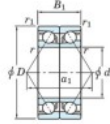

Deep groove ball bearing single row HAR-019-CDB-JTEKT - HAR-019-CDB-JTEKT

<https://www.123bearing.co.uk/bearing-housing/deep-groove-bearing/single-row/har-019-cdb-jtekt>

Boundary dimensions

Bearing No.	Boundary dimensions(mm)					Basic load ratings(kN)		Fatigue load factor	Limiting speeds(min-1)
	d	D	B	r1(mm)	r2(mm)	Cr	C0r		
HAR019CDB	95	145	48	1.5	1	—	54.4	—	7000

PRODUCT FEATURES

Brand	JTEKT
N° Ean13	3616060647580
Inside diameter	95 mm
Outside diameter	145 mm
Thickness	48 mm
Limiting speed	7000 rpm
Static load	54.4 kN
Packaging	1

contact@123bearing.co.uk

02038 087 274

CRT4 de Lesquin 60 Rue Du Haut De Sainghin 59273 Fretin FRANCE