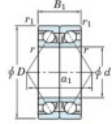

Deep groove ball bearing single row 7318-DB-FY-JTEKT - 7318-DB-FY-JTEKT

<https://www.123bearing.co.uk/bearing-housing/deep-groove-bearing/single-row/7318-db-fy-jtekt>

Boundary dimensions

Bearing No.	Boundary dimensions(mm)					Basic load ratings(kN)		Fatigue load limit(kN)	Factor	Limiting speeds(min-1)
	d	D	B	r1(mm)	r2(mm)	Cr	Cor			
7318DB FY	90	190	86	3	1.1	327	270	11.8	-	3300

PRODUCT FEATURES

Brand	JTEKT
N° Ean13	3616060647528
Inside diameter	90 mm
Outside diameter	190 mm
Thickness	86 mm
Limiting speed	3300 rpm
Dynamic load	327 kN
Static load	270 kN
Packaging	1

contact@123bearing.co.uk

02038 087 274

CRT4 de Lesquin 60 Rue Du Haut De Sainghin 59273 Fretin FRANCE