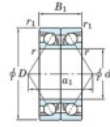

Deep groove ball bearing single row 7218-CDB-FY-JTEKT - 7218-CDB-FY-JTEKT

<https://www.123bearing.co.uk/bearing-housing/deep-groove-bearing/single-row/7218-cdb-fy-jtekt>

Boundary dimensions

Bearing No.	Boundary dimensions(mm)					Basic load ratings(kN)		Fatigue load limit(kN)	factor	Limiting speeds(min-1)
	d	D	B	r1(mm)	r2(mm)	Cy	Co			
7218CDB FY	90	160	60	2	1	249	209	12	14.6	5200 Grease lub

PRODUCT FEATURES

Brand	JTEKT
N° Ean13	3616060647504
Inside diameter	90 mm
Outside diameter	160 mm
Thickness	60 mm
Limiting speed	5200 rpm
Dynamic load	249 kN
Static load	209 kN
Packaging	1

contact@123bearing.co.uk

02038 087 274

CRT4 de Lesquin 60 Rue Du Haut De Sainghin 59273 Fretin FRANCE