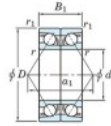

Deep groove ball bearing single row 7018-DB-FY-JTEKT - 7018-DB-FY-JTEKT

<https://www.123bearing.co.uk/bearing-housing/deep-groove-bearing/single-row/7018-db-fy-jtekt>

Boundary dimensions

Bearing No.	Boundary dimensions(mm)					Basic load ratings(kN)		Fatigue load limit(kN)	factor	Limiting speeds(min-1)
	d	D	B	r1(max)	r1(min)	Cv	C0v	C0v		
7018DB FY	90	140	48	1.5	1	132	127	6,45	10	Grease Lub. 4100

PRODUCT FEATURES

Brand	JTEKT
N° Ean13	3616060647467
Inside diameter	90 mm
Outside diameter	140 mm
Thickness	48 mm
Limiting speed	4100 rpm
Dynamic load	132 kN
Static load	127 kN
Packaging	1

contact@123bearing.co.uk

02038 087 274

CRT4 de Lesquin 60 Rue Du Haut De Sainghin 59273 Fretin FRANCE