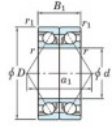

Deep groove ball bearing single row 7018-BDB-FY-JTEKT - 7018-BDB-FY-JTEKT

<https://www.123bearing.co.uk/bearing-housing/deep-groove-bearing/single-row/7018-bdb-fy-jtekt>

Boundary dimensions

Bearing No.	Boundary dimensions(mm)						Basic load ratings(kN)		Fatigue load factor	Limiting speeds(min-1)
	d	D	B	r1	r2	r	Cr	C0r	10	Grease Lub.
7018BDB FY	90	140	48	1.5	1		119	114	5.6	3100

PRODUCT FEATURES

Brand	JTEKT
N° Ean13	3616060647450
Inside diameter	90 mm
Outside diameter	140 mm
Thickness	48 mm
Limiting speed	3100 rpm
Dynamic load	119 kN
Static load	114 kN
Packaging	1

contact@123bearing.co.uk

02038 087 274

CRT4 de Lesquin 60 Rue Du Haut De Sainghin 59273 Fretin FRANCE