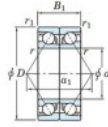

Deep groove ball bearing single row 7918-CDB-FY-JTEKT - 7918-CDB-FY-JTEKT

<https://www.123bearing.co.uk/bearing-housing/deep-groove-bearing/single-row/7918-cdb-fy-jtekt>

Boundary dimensions

Bearing No.	Boundary dimensions(mm)						Basic load ratings(kN)		Fatigue load factor		Limiting speeds(min-1)
	d	D	B	r1(min)	r1(max)	C0	C0C	C0	C0C		
7918CDB FY	90	125	36	1.1	0.6	80.3	85.2	4.25	16.6	6200	

PRODUCT FEATURES

Brand	JTEKT
N° Ean13	3616060647436
Inside diameter	90 mm
Outside diameter	125 mm
Thickness	36 mm
Limiting speed	6200 rpm
Dynamic load	80.3 kN
Static load	85.2 kN
Packaging	1

contact@123bearing.co.uk

02038 087 274

CRT4 de Lesquin 60 Rue Du Haut De Sainghin 59273 Fretin FRANCE