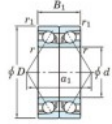

Deep groove ball bearing single row 7417-DB-FY-JTEKT - 7417-DB-FY-JTEKT

<https://www.123bearing.co.uk/bearing-housing/deep-groove-bearing/single-row/7417-db-fy-jtekt>

Boundary dimensions

Bearing No.	Boundary dimensions (mm)					Basic load ratings (kN)		Fatigue load factor	Limiting speeds (min-1)
	d	D	B	r1 (mm)	r2 (mm)	C_r	C_{0r}		
7417DB FY	85	210	104	4	1.5	414	360	15.3	Grease lub 2300

PRODUCT FEATURES

Brand	JTEKT
N° Ean13	3616060647412
Inside diameter	85 mm
Inside diameter	3.346" inch
Outside diameter	210 mm
Outside diameter	8.268" inch
Thickness	104 mm
Thickness	4.094" inch
Limiting speed	2300 rpm
Dynamic load	414 kN
Static load	360 kN
Packaging	1

contact@123bearing.co.uk

02038 087 274

CRT4 de Lesquin 60 Rue Du Haut De Sainghin 59273 Fretin FRANCE