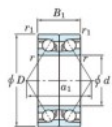

Deep groove ball bearing single row 7317-CDB-FY-JTEKT - 7317-CDB-FY-JTEKT

<https://www.123bearing.co.uk/bearing-housing/deep-groove-bearing/single-row/7317-cdb-fy-jtekt>

Boundary dimensions

Bearing No.	Boundary dimensions(mm)					Basic load ratings(kN)		Fatigue load factor		Limiting speeds(min-1)
	d	D	B	r1(mm)	r2(mm)	Cr	CO	10	13.5	Grease lub.
7317CDB FY	85	180	82	3	1.1	326	261	16.7	13.5	4900

PRODUCT FEATURES

Brand	JTEKT
N° Ean13	3616060647399
Inside diameter	85 mm
Inside diameter	3.346" inch
Outside diameter	180 mm
Outside diameter	7.087" inch
Thickness	82 mm
Thickness	3.228" inch
Limiting speed	4900 rpm
Dynamic load	326 kN
Static load	261 kN
Packaging	1

contact@123bearing.co.uk

02038 087 274

CRT4 de Lesquin 60 Rue Du Haut De Sainghin 59273 Fretin FRANCE