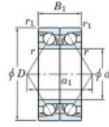

Deep groove ball bearing single row 7217-CDB-FY-JTEKT - 7217-CDB-FY-JTEKT

<https://www.123bearing.co.uk/bearing-housing/deep-groove-bearing/single-row/7217-cdb-fy-jtekt>

Boundary dimensions

Bearing No.	Boundary dimensions(mm)						Basic load ratings(kN)		Fatigue load factor		Limiting speeds(min-1)
	d	D	B	r1(max)	r1(min)	Cr	C0r	C10	f0	Grease lub.	
7217CDB FY	85	150	56	2	1	218	181	10.7	14.7	5500	

PRODUCT FEATURES

Brand	JTEKT
N° Ean13	3616060647368
Inside diameter	85 mm
Outside diameter	150 mm
Thickness	56 mm
Limiting speed	5500 rpm
Dynamic load	218 kN
Static load	181 kN
Packaging	1

contact@123bearing.co.uk

02038 087 274

CRT4 de Lesquin 60 Rue Du Haut De Sainghin 59273 Fretin FRANCE