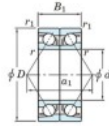

Deep groove ball bearing single row 7217-DB-FY-JTEKT - 7217-DB-FY-JTEKT

<https://www.123bearing.co.uk/bearing-housing/deep-groove-bearing/single-row/7217-db-fy-jtekt>

Boundary dimensions

Bearing No.	Boundary dimensions (mm)					Basic load ratings (kN)		Fatigue load limit (kN)	factor	Limiting speeds (min-1)
	d	D	B	r1 (min)	r2 (min)	Cr	C0r			
7217DB FY	85	150	56	2	1	200	167	9.4	-	4000

PRODUCT FEATURES

Brand	JTEKT
N° Ean13	3616060647351
Inside diameter	85 mm
Outside diameter	150 mm
Thickness	56 mm
Limiting speed	4000 rpm
Dynamic load	200 kN
Static load	167 kN
Packaging	1

contact@123bearing.co.uk

02038 087 274

CRT4 de Lesquin 60 Rue Du Haut De Sainghin 59273 Fretin FRANCE