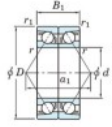

Deep groove ball bearing single row 7017-CDB-FY-JTEKT - 7017-CDB-FY-JTEKT

<https://www.123bearing.co.uk/bearing-housing/deep-groove-bearing/single-row/7017-cdb-fy-jtekt>

Boundary dimensions

Bearing No.	Boundary dimensions(mm)					Basic load ratings(kN)		Fatigue load factor		Limiting speeds(min-1)
	d	D	B	r1(mm)	r1(mm)	Cr	Cor	f0	Grease lub.	
7017CDB FY	85	130	44	1.1	0.6	122	117	6.3	15.9	6000

PRODUCT FEATURES

Brand	JTEKT
N° Ean13	3616060647337
Inside diameter	85 mm
Inside diameter	3.346" inch
Outside diameter	130 mm
Outside diameter	5.118" inch
Thickness	44 mm
Thickness	1.732" inch
Limiting speed	6000 rpm
Dynamic load	122 kN
Static load	117 kN
Packaging	1

contact@123bearing.co.uk

02038 087 274

CRT4 de Lesquin 60 Rue Du Haut De Sainghin 59273 Fretin FRANCE