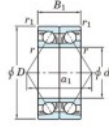

Deep groove ball bearing single row 7017-DB-FY-JTEKT - 7017-DB-FY-JTEKT

<https://www.123bearing.co.uk/bearing-housing/deep-groove-bearing/single-row/7017-db-fy-jtekt>

Boundary dimensions

Bearing No.	Boundary dimensions(mm)						Basic load ratings(kN)		Fatigue	factor	Limiting speeds(min-1)
	d	D	B	r1(mm)	r2(mm)	Cr	C0r	lim(kN)			
7017DB FY	85	130	44	1.1	0.6	111	107	5.55	-	Grease Lub. 4400	

PRODUCT FEATURES

Brand	JTEKT
N° Ean13	3616060647320
Inside diameter	85 mm
Outside diameter	130 mm
Thickness	44 mm
Limiting speed	4400 rpm
Dynamic load	111 kN
Static load	107 kN
Packaging	1

contact@123bearing.co.uk

02038 087 274

CRT4 de Lesquin 60 Rue Du Haut De Sainghin 59273 Fretin FRANCE