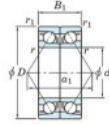

Deep groove ball bearing single row 7017-BDB-FY-JTEKT - 7017-BDB-FY-JTEKT

<https://www.123bearing.co.uk/bearing-housing/deep-groove-bearing/single-row/7017-bdb-fy-jtekt>

Boundary dimensions

Bearing No.	Boundary dimensions(mm)						Basic load ratings(kN)		Fatigue load limit(kN)	factor	Limiting speeds(min-1)
	d	D	B	r1(min)	r1(max)	r	C_r	C_{0r}	C_{0r}		
7017BDB FY	85	130	44	1.1	0.6	99.2	96.7	4.85	-	3300	

PRODUCT FEATURES

Brand	JTEKT
N° Ean13	3616060647313
Inside diameter	85 mm
Inside diameter	3.346" inch
Outside diameter	130 mm
Outside diameter	5.118" inch
Thickness	44 mm
Thickness	1.732" inch
Limiting speed	3300 rpm
Dynamic load	99.2 kN
Static load	96.7 kN
Packaging	1

contact@123bearing.co.uk

02038 087 274

CRT4 de Lesquin 60 Rue Du Haut De Sainghin 59273 Fretin FRANCE