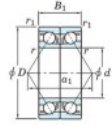

Deep groove ball bearing single row 7917-CDB-FY-JTEKT - 7917-CDB-FY-JTEKT

<https://www.123bearing.co.uk/bearing-housing/deep-groove-bearing/single-row/7917-cdb-fy-jtekt>

Boundary dimensions

Bearing No.	Boundary dimensions(mm)					Basic load ratings(kN)		Fatigue load limit(kN)	factor	Limiting speeds(min-1)
	d	D	B	r1(mm)	r1(mm)	Cr	C0r			
7917CDB FY	85	120	36	1.1	0.6	79	81.3	4.2	16.5	Grease lub. 6500

PRODUCT FEATURES

Brand	JTEKT
N° Ean13	3616060647290
Inside diameter	85 mm
Inside diameter	3.346" inch
Outside diameter	120 mm
Outside diameter	4.724" inch
Thickness	36 mm
Thickness	1.417" inch
Limiting speed	6500 rpm
Dynamic load	79 kN
Static load	81.3 kN
Packaging	1

contact@123bearing.co.uk

02038 087 274

CRT4 de Lesquin 60 Rue Du Haut De Sainghin 59273 Fretin FRANCE