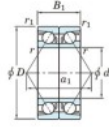

Deep groove ball bearing single row 7216-BDB-FY-JTEKT - 7216-BDB-FY-JTEKT

<https://www.123bearing.co.uk/bearing-housing/deep-groove-bearing/single-row/7216-bdb-fy-jtekt>

Boundary dimensions

Bearing No.	Boundary dimensions(mm)					Basic load ratings(kN)		Fatigue load limit(kN) C₁₀	Factor	Limiting speeds(min-1) Grease Lub.
	d	D	B	r1(mm)	r2(mm)	C_r	C_{0r}			
7216BDB FY	80	140	52	2	1	157	130	7.15	-	3200

PRODUCT FEATURES

Brand	JTEKT
N° Ean13	3616060647191
Inside diameter	80 mm
Inside diameter	3.15" inch
Outside diameter	140 mm
Outside diameter	5.512" inch
Thickness	52 mm
Thickness	2.047" inch
Limiting speed	3200 rpm
Dynamic load	157 kN
Static load	130 kN
Packaging	1

contact@123bearing.co.uk

02038 087 274

CRT4 de Lesquin 60 Rue Du Haut De Sainghin 59273 Fretin FRANCE