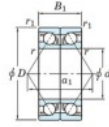

Deep groove ball bearing single row 7016-DB-FY-JTEKT - 7016-DB-FY-JTEKT

<https://www.123bearing.co.uk/bearing-housing/deep-groove-bearing/single-row/7016-db-fy-jtekt>

Boundary dimensions

Bearing No.	Boundary dimensions(mm)						Basic load ratings(kN)		Fatigue load limit(kN)	Factor	Limiting speeds(min-1)
	d	D	B	r1(mm)	r2(mm)	r(mm)	Cr	Cor			
7016DB FY	80	125	44	1.1	0.6		108	101	5.5	-	4600

PRODUCT FEATURES

Brand	JTEKT
N° Ean13	3616060647177
Inside diameter	80 mm
Outside diameter	125 mm
Thickness	44 mm
Limiting speed	4600 rpm
Dynamic load	108 kN
Static load	101 kN
Packaging	1

contact@123bearing.co.uk

02038 087 274

CRT4 de Lesquin 60 Rue Du Haut De Sainghin 59273 Fretin FRANCE