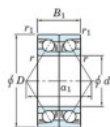

Deep groove ball bearing single row 7916-CDB-FY-JTEKT - 7916-CDB-FY-JTEKT

<https://www.123bearing.co.uk/bearing-housing/deep-groove-bearing/single-row/7916-cdb-fy-jtekt>

Boundary dimensions

Bearing No.	Boundary dimensions(mm)						Basic load ratings(kN)		Fatigue load factor		Limiting speeds(min-1)
	d	D	B	r1(mm)	r2(mm)	Cr	C0r	Ca	C0a		
7916CDB FY	80	110	32	1	0.6	60.5	63.2	3.25	16.5	7000	

PRODUCT FEATURES

Brand	JTEKT
N° Ean13	3616060647146
Inside diameter	80 mm
Inside diameter	3.15" inch
Outside diameter	110 mm
Outside diameter	4.331" inch
Thickness	32 mm
Thickness	1.26" inch
Limiting speed	7000 rpm
Dynamic load	60.5 kN
Static load	63.2 kN
Packaging	1

contact@123bearing.co.uk

02038 087 274

CRT4 de Lesquin 60 Rue Du Haut De Sainghin 59273 Fretin FRANCE