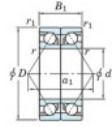

Deep groove ball bearing single row 7415-BDB-FY-JTEKT - 7415-BDB-FY-JTEKT

<https://www.123bearing.co.uk/bearing-housing/deep-groove-bearing/single-row/7415-bdb-fy-jtekt>

Boundary dimensions

Bearing No.	Boundary dimensions(mm)					Basic load ratings(kN)		Fatigue	factor	Limiting speeds(min-1)
	d	D	B	r1(min)	r1(max)	Cr	Cor	lim(kN)		
7415BDB FY	75	190	90	3	1.1	322	261	11.6	-	2200

PRODUCT FEATURES

Brand	JTEKT
N° Ean13	3616060647115
Inside diameter	75 mm
Inside diameter	2.953" inch
Outside diameter	190 mm
Outside diameter	7.48" inch
Thickness	90 mm
Thickness	3.543" inch
Limiting speed	2200 rpm
Dynamic load	322 kN
Static load	261 kN
Packaging	1

contact@123bearing.co.uk

02038 087 274

CRT4 de Lesquin 60 Rue Du Haut De Sainghin 59273 Fretin FRANCE