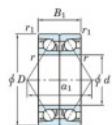

Deep groove ball bearing single row 7315-BDB-FY-JTEKT - 7315-BDB-FY-JTEKT

<https://www.123bearing.co.uk/bearing-housing/deep-groove-bearing/single-row/7315-bdb-fy-jtekt>

Boundary dimensions

Bearing No.	Boundary dimensions(mm)					Basic load ratings(kN)		F5Stige load limit(kN)	factor	Limiting speeds(min-1)
	d	D	B	r1(mm)	r2(mm)	C0	C00			
7315BDB FY	75	160	74	2.1	1.1	239	178	10.7	-	3000

PRODUCT FEATURES

Brand	JTEKT
N° Ean13	3616060647078
Inside diameter	75 mm
Inside diameter	2.953" inch
Outside diameter	160 mm
Outside diameter	6.299" inch
Thickness	74 mm
Thickness	2.913" inch
Limiting speed	3000 rpm
Dynamic load	239 kN
Static load	178 kN
Packaging	1

contact@123bearing.co.uk

02038 087 274

CRT4 de Lesquin 60 Rue Du Haut De Sainghin 59273 Fretin FRANCE