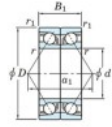

Deep groove ball bearing single row 7015-BDB-FY-JTEKT - 7015-BDB-FY-JTEKT

<https://www.123bearing.co.uk/bearing-housing/deep-groove-bearing/single-row/7015-bdb-fy-jtekt>

Boundary dimensions

Bearing No.	Boundary dimensions(mm)						Basic load ratings(kN)		Fatigue	factor	Limiting speeds(min-1)
	d	D	B	r1(mm)	r2(mm)	Cr	Co	lim(kN)			
7015BDB FY	75	115	40	1.1	0.6	79.3	75.2	3.95	-	3800	

PRODUCT FEATURES

Brand	JTEKT
N° Ean13	3616060647009
Inside diameter	75 mm
Outside diameter	115 mm
Thickness	40 mm
Limiting speed	3800 rpm
Dynamic load	79.3 kN
Static load	75.2 kN
Packaging	1

contact@123bearing.co.uk

02038 087 274

CRT4 de Lesquin 60 Rue Du Haut De Sainghin 59273 Fretin FRANCE