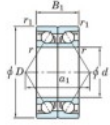

Deep groove ball bearing single row 7915-CDB-FY-JTEKT - 7915-CDB-FY-JTEKT

<https://www.123bearing.co.uk/bearing-housing/deep-groove-bearing/single-row/7915-cdb-fy-jtekt>

Boundary dimensions

Bearing No.	Boundary dimensions(mm)						Basic load ratings(kN)		Fatigue load factor		Limiting speeds(min-1)
	d	D	B	r1(mm)	r2(mm)	Cr	C0r	lim(kN)	lim		
7915CDB FY	75	105	32	1	0.6	59.7	60.9	3.15	16.5	Grease lub 7400	

PRODUCT FEATURES

Brand	JTEKT
N° Ean13	3616060646989
Inside diameter	75 mm
Inside diameter	2.953" inch
Outside diameter	105 mm
Outside diameter	4.134" inch
Thickness	32 mm
Thickness	1.26" inch
Limiting speed	7400 rpm
Dynamic load	59.7 kN
Static load	60.9 kN
Packaging	1

contact@123bearing.co.uk

02038 087 274

CRT4 de Lesquin 60 Rue Du Haut De Sainghin 59273 Fretin FRANCE