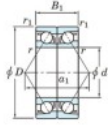

Deep groove ball bearing single row 7414-DB-FY-JTEKT - 7414-DB-FY-JTEKT

<https://www.123bearing.co.uk/bearing-housing/deep-groove-bearing/single-row/7414-db-fy-jtekt>

Boundary dimensions

Bearing No.	Boundary dimensions(mm)						Basic load ratings(kN)		Fatigue load limit(kN)	factor	Limiting speeds(min-1)
	d	D	B	r1(mm)	r2(mm)	Cr	C0r				
7414DB FY	70	180	84	3	1.1	303	230	10.6	-	2700	

PRODUCT FEATURES

Brand	JTEKT
N° Ean13	3616060646965
Inside diameter	70 mm
Outside diameter	180 mm
Thickness	84 mm
Limiting speed	2700 rpm
Dynamic load	303 kN
Static load	230 kN
Packaging	1

contact@123bearing.co.uk

02038 087 274

CRT4 de Lesquin 60 Rue Du Haut De Sainghin 59273 Fretin FRANCE