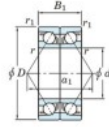

Deep groove ball bearing single row 7414-BDB-FY-JTEKT - 7414-BDB-FY-JTEKT

<https://www.123bearing.co.uk/bearing-housing/deep-groove-bearing/single-row/7414-bdb-fy-jtekt>

Boundary dimensions

Bearing No.	Boundary dimensions(mm)						Basic load ratings(kN)		Fatigue load factor	Limiting speeds(min-1)
	d	D	B	r1(mm)	r(mm)	a1	Cy	C0y	lim	Grease lub.
7414BDB FY	70	180	84	3	1.1		301	237	10.9	2300

PRODUCT FEATURES

Brand	JTEKT
N° Ean13	3616060646958
Inside diameter	70 mm
Outside diameter	180 mm
Thickness	84 mm
Limiting speed	2300 rpm
Dynamic load	301 kN
Static load	237 kN
Packaging	1

contact@123bearing.co.uk

02038 087 274

CRT4 de Lesquin 60 Rue Du Haut De Sainghin 59273 Fretin FRANCE