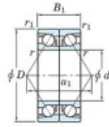

Deep groove ball bearing single row 7314-DB-FY-JTEKT - 7314-DB-FY-JTEKT

<https://www.123bearing.co.uk/bearing-housing/deep-groove-bearing/single-row/7314-db-fy-jtekt>

Boundary dimensions

Bearing No.	Boundary dimensions(mm)					Basic load ratings(kN)		Fatigue load limit(kN)	Factor	Limiting speeds(min-1)
	d	D	B	r(max)	r1(max)	Cv	C0r			
7314DB FY	70	150	70	2.1	1.1	239	172	11.4	-	4300

PRODUCT FEATURES

Brand	JTEKT
N° Ean13	3616060646934
Inside diameter	70 mm
Outside diameter	150 mm
Thickness	70 mm
Limiting speed	4300 rpm
Dynamic load	239 kN
Static load	172 kN
Packaging	1

contact@123bearing.co.uk

02038 087 274

CRT4 de Lesquin 60 Rue Du Haut De Sainghin 59273 Fretin FRANCE