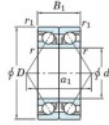

Deep groove ball bearing single row 7214-CDB-FY-JTEKT - 7214-CDB-FY-JTEKT

<https://www.123bearing.co.uk/bearing-housing/deep-groove-bearing/single-row/7214-cdb-fy-jtekt>

Boundary dimensions

Bearing No.	Boundary dimensions (mm)					Basic load ratings (kN)		Fatigue load factor		Limiting speeds (min⁻¹)
	d	D	B	r1 (max)	r1 (min)	C_r	C_{0r}	f₀	f₁	Grease lub.
7214CDB FY	70	125	48	1.5	1	154	120	7.75	14.6	6700

PRODUCT FEATURES

Brand	JTEKT
N° Ean13	3616060646910
Inside diameter	70 mm
Inside diameter	2.756" inch
Outside diameter	125 mm
Outside diameter	4.921" inch
Thickness	48 mm
Thickness	1.89" inch
Limiting speed	6700 rpm
Dynamic load	154 kN
Static load	120 kN
Packaging	1

contact@123bearing.co.uk

02038 087 274

CRT4 de Lesquin 60 Rue Du Haut De Sainghin 59273 Fretin FRANCE