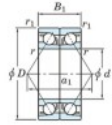

Deep groove ball bearing single row 7214-BDB-FY-JTEKT - 7214-BDB-FY-JTEKT

<https://www.123bearing.co.uk/bearing-housing/deep-groove-bearing/single-row/7214-bdb-fy-jtekt>

Boundary dimensions

Bearing No.	Boundary dimensions(mm)					Basic load ratings(kN)		Fatigue load limit(kN)	factor	Limiting speeds(min-1)
	d	D	B	r1(r2)	r1(mm)	Cr	C0r			
7214BDB FY	70	125	48	1.5	1	128	101	5.9	-	3700

PRODUCT FEATURES

Brand	JTEKT
N° Ean13	3616060646897
Inside diameter	70 mm
Inside diameter	2.756" inch
Outside diameter	125 mm
Outside diameter	4.921" inch
Thickness	48 mm
Thickness	1.89" inch
Limiting speed	3700 rpm
Dynamic load	128 kN
Static load	101 kN
Packaging	1

contact@123bearing.co.uk

02038 087 274

CRT4 de Lesquin 60 Rue Du Haut De Sainghin 59273 Fretin FRANCE