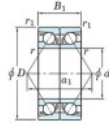

Deep groove ball bearing single row 7014-CDB-FY-JTEKT - 7014-CDB-FY-JTEKT

<https://www.123bearing.co.uk/bearing-housing/deep-groove-bearing/single-row/7014-cdb-fy-jtekt>

Boundary dimensions

Bearing No.	Boundary dimensions(mm)					Basic load ratings(kN)		Fatigue load factor		Limiting speeds(min-1)
	d	D	B	r(mm)	r1(mm)	Cr	C0r	C0	C1	
7014CDB FY	70	110	40	1.1	0.6	95.3	86	4.9	15.7	7300

PRODUCT FEATURES

Brand	JTEKT
N° Ean13	3616060646880
Inside diameter	70 mm
Inside diameter	2.756" inch
Outside diameter	110 mm
Outside diameter	4.331" inch
Thickness	40 mm
Thickness	1.575" inch
Limiting speed	7300 rpm
Dynamic load	95.3 kN
Static load	86 kN
Packaging	1

contact@123bearing.co.uk

02038 087 274

CRT4 de Lesquin 60 Rue Du Haut De Sainghin 59273 Fretin FRANCE