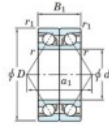

Deep groove ball bearing single row 7014-BDB-FY-JTEKT - 7014-BDB-FY-JTEKT

<https://www.123bearing.co.uk/bearing-housing/deep-groove-bearing/single-row/7014-bdb-fy-jtekt>

Boundary dimensions

Bearing No.	Boundary dimensions(mm)						Basic load ratings(kN)		Fatigue load factor		Limiting speeds(min-1)
	d	D	B	r1(mm)	r2(mm)	Cr	Cor	fat	60	Grease lub	
7014BDB FY	70	110	40	1.1	0.6	77.7	71.1	3.75	-	4000	

PRODUCT FEATURES

Brand	JTEKT
N° Ean13	3616060646866
Inside diameter	70 mm
Inside diameter	2.756" inch
Outside diameter	110 mm
Outside diameter	4.331" inch
Thickness	40 mm
Thickness	1.575" inch
Limiting speed	4000 rpm
Dynamic load	77.7 kN
Static load	71.1 kN
Packaging	1

contact@123bearing.co.uk

02038 087 274

CRT4 de Lesquin 60 Rue Du Haut De Sainghin 59273 Fretin FRANCE