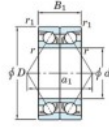

Deep groove ball bearing single row 7413-BDB-FY-JTEKT - 7413-BDB-FY-JTEKT

<https://www.123bearing.co.uk/bearing-housing/deep-groove-bearing/single-row/7413-bdb-fy-jtekt>

Boundary dimensions

Bearing No.	Boundary dimensions(mm)					Basic load ratings(kN)		Fatigue load limit(kN)	factor	Limiting speeds(min-1)
	d	D	B	r1(mm)	r1(mm)	Cr	Cor			
7413BDB FY	65	160	74	2.1	1.1	262	194	12.7	-	2600

PRODUCT FEATURES

Brand	JTEKT
N° Ean13	3616060646804
Inside diameter	65 mm
Outside diameter	160 mm
Thickness	74 mm
Limiting speed	2600 rpm
Dynamic load	262 kN
Static load	194 kN
Packaging	1

contact@123bearing.co.uk

02038 087 274

CRT4 de Lesquin 60 Rue Du Haut De Sainghin 59273 Fretin FRANCE