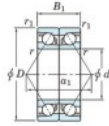

Deep groove ball bearing single row 7313-DB-FY-JTEKT - 7313-DB-FY-JTEKT

<https://www.123bearing.co.uk/bearing-housing/deep-groove-bearing/single-row/7313-db-fy-jtekt>

Boundary dimensions

Bearing No.	Boundary dimensions(mm)					Basic load ratings(kN)		Fatigue load factor		Limiting speeds(min-1)
	d	D	B	r1(mm)	r2(mm)	Cr	Cor	SO	HO	
7313DB FY	65	140	66	2.1	1.1	213	151	10.3	-	4600

PRODUCT FEATURES

Brand	JTEKT
N° Ean13	3616060646781
Inside diameter	65 mm
Outside diameter	140 mm
Thickness	66 mm
Limiting speed	4600 rpm
Dynamic load	213 kN
Static load	151 kN
Packaging	1

contact@123bearing.co.uk

02038 087 274

CRT4 de Lesquin 60 Rue Du Haut De Sainghin 59273 Fretin FRANCE