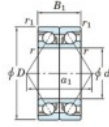

Deep groove ball bearing single row 7213-CDB-FY-JTEKT - 7213-CDB-FY-JTEKT

<https://www.123bearing.co.uk/bearing-housing/deep-groove-bearing/single-row/7213-cdb-fy-jtekt>

Boundary dimensions

Bearing No.	Boundary dimensions(mm)					Basic load ratings(kN)		Fatigue load factor		Limiting speeds(min-1)
	d	D	B	r1 (mm)	r2 (mm)	Cr	Cor	Ca	Cb	Grease lub.
7213CDB FY	65	120	46	1.5	1	148	117	7.8	14.8	7100

PRODUCT FEATURES

Brand	JTEKT
N° Ean13	3616060646750
Inside diameter	65 mm
Outside diameter	120 mm
Thickness	46 mm
Limiting speed	7100 rpm
Dynamic load	148 kN
Static load	117 kN
Packaging	1

contact@123bearing.co.uk

02038 087 274

CRT4 de Lesquin 60 Rue Du Haut De Sainghin 59273 Fretin FRANCE