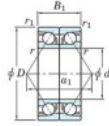

Deep groove ball bearing single row 7213-DB-FY-JTEKT - 7213-DB-FY-JTEKT

<https://www.123bearing.co.uk/bearing-housing/deep-groove-bearing/single-row/7213-db-fy-jtekt>

Boundary dimensions

Bearing No.	Boundary dimensions(mm)					Basic load ratings(kN)		Fatigue load limit(kN) C₁₀	Factor f0	Limiting speeds(min-1) Grease lub.
	d	D	B	r1(mm)	r2(mm)	C_r	C_{0r}			
7213DB FY	65	120	46	1.5	1	137	108	6.65	-	5200

PRODUCT FEATURES

Brand	JTEKT
N° Ean13	3616060646743
Inside diameter	65 mm
Inside diameter	2.559" inch
Outside diameter	120 mm
Outside diameter	4.724" inch
Thickness	46 mm
Thickness	1.811" inch
Limiting speed	5200 rpm
Dynamic load	137 kN
Static load	108 kN
Packaging	1

contact@123bearing.co.uk

02038 087 274

CRT4 de Lesquin 60 Rue Du Haut De Sainghin 59273 Fretin FRANCE