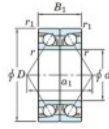

Deep groove ball bearing single row 7213-BDB-FY-JTEKT - 7213-BDB-FY-JTEKT

<https://www.123bearing.co.uk/bearing-housing/deep-groove-bearing/single-row/7213-bdb-fy-jtekt>

Boundary dimensions

Bearing No.	Boundary dimensions(mm)					Basic load ratings(kN)		Fatigue load limit(kN)	factor	Limiting speeds(min-1)
	d	D	B	r1(min)	r2(min)	Cr	COc			
7213BDB FY	65	120	46	1.5	1	124	98.7	5.8	-	3900

PRODUCT FEATURES

Brand	JTEKT
N° Ean13	3616060646736
Inside diameter	65 mm
Inside diameter	2.559" inch
Outside diameter	120 mm
Outside diameter	4.724" inch
Thickness	46 mm
Thickness	1.811" inch
Limiting speed	3900 rpm
Dynamic load	124 kN
Static load	98.7 kN
Packaging	1

contact@123bearing.co.uk

02038 087 274

CRT4 de Lesquin 60 Rue Du Haut De Sainghin 59273 Fretin FRANCE