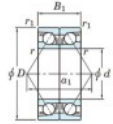

Deep groove ball bearing single row 7412-DB-FY-JTEKT - 7412-DB-FY-JTEKT

<https://www.123bearing.co.uk/bearing-housing/deep-groove-bearing/single-row/7412-db-fy-jtekt>

Boundary dimensions

Bearing No.	Boundary dimensions(mm)					Basic load ratings(kN)		Fatigue load factor	Limiting speeds(min-1)
	d	D	B	r1(mm)	r2(mm)	C_r	C_{0r}		
7412DB FY	60	150	70	2.1	1.1	262	187	13.7	Grease L40 3200

PRODUCT FEATURES

Brand	JTEKT
N° Ean13	3616060646668
Inside diameter	60 mm
Inside diameter	2.362" inch
Outside diameter	150 mm
Outside diameter	5.906" inch
Thickness	70 mm
Thickness	2.756" inch
Limiting speed	3200 rpm
Dynamic load	262 kN
Static load	187 kN
Packaging	1

contact@123bearing.co.uk

02038 087 274

CRT4 de Lesquin 60 Rue Du Haut De Sainghin 59273 Fretin FRANCE