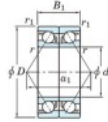

Deep groove ball bearing single row 7212-CDB-FY-JTEKT - 7212-CDB-FY-JTEKT

<https://www.123bearing.co.uk/bearing-housing/deep-groove-bearing/single-row/7212-cdb-fy-jtekt>

Boundary dimensions

Bearing No.	Boundary dimensions (mm)						Basic load ratings (kN)		Fatigue load limit (kN)	Factor	Limiting speed (min⁻¹)
	d	D	B	r1 (max)	r2 (max)	a1 (max)	Cy	Co			
7212CDB FY	60	110	44	1.5	1		130	99	6.45	14.5	7500

PRODUCT FEATURES

Brand	JTEKT
N° Ean13	3616060646613
Inside diameter	60 mm
Outside diameter	110 mm
Thickness	44 mm
Limiting speed	7500 rpm
Dynamic load	130 kN
Static load	99 kN
Packaging	1

contact@123bearing.co.uk

02038 087 274

CRT4 de Lesquin 60 Rue Du Haut De Sainghin 59273 Fretin FRANCE