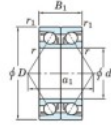

Deep groove ball bearing single row 7012-CDB-FY-JTEKT - 7012-CDB-FY-JTEKT

<https://www.123bearing.co.uk/bearing-housing/deep-groove-bearing/single-row/7012-cdb-fy-jtekt>

Boundary dimensions

Bearing No.	Boundary dimensions(mm)						Basic load ratings(kN)		Fatigue load factor		Limiting speeds(min-1)
	d	D	B	r1(max)	r2(max)	Cr	CO	Sr	SO	Grease lub.	
7012CDB FY	60	95	36	1.1	0.6	71.2	61.3	3.5	15.7	8500	

PRODUCT FEATURES

Brand	JTEKT
N° Ean13	3616060646569
Inside diameter	60 mm
Outside diameter	95 mm
Thickness	36 mm
Limiting speed	8500 rpm
Dynamic load	71.2 kN
Static load	61.3 kN
Packaging	1

contact@123bearing.co.uk

02038 087 274

CRT4 de Lesquin 60 Rue Du Haut De Sainghin 59273 Fretin FRANCE