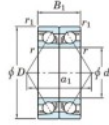

Deep groove ball bearing single row 7012-DB-FY-JTEKT - 7012-DB-FY-JTEKT

<https://www.123bearing.co.uk/bearing-housing/deep-groove-bearing/single-row/7012-db-fy-jtekt>

Boundary dimensions

Bearing No.	Boundary dimensions(mm)					Basic load ratings(kN)		Fatigue	factor	Limiting speeds(min-1)
	d	D	B	r1(mm)	r2(mm)	Cr	C0r	limit(kN)		
7012DB FY	60	95	36	1.1	0.6	64.8	56.1	3.1	-	6200

PRODUCT FEATURES

Brand	JTEKT
N° Ean13	3616060646552
Inside diameter	60 mm
Outside diameter	95 mm
Thickness	36 mm
Limiting speed	6200 rpm
Dynamic load	64.8 kN
Static load	56.1 kN
Packaging	1

contact@123bearing.co.uk

02038 087 274

CRT4 de Lesquin 60 Rue Du Haut De Sainghin 59273 Fretin FRANCE