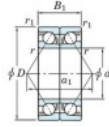

Deep groove ball bearing single row 7311-CDB-FY-JTEKT - 7311-CDB-FY-JTEKT

<https://www.123bearing.co.uk/bearing-housing/deep-groove-bearing/single-row/7311-cdb-fy-jtekt>

Boundary dimensions

Bearing No.	Boundary dimensions(mm)						Basic load ratings(kN)		Fatigue load factor	Limiting speeds(min-1)
	d	D	B	r1 (mm)	r2 (mm)	C0	C0C	C0		
7311CDB FY	55	120	58	2	1	176	121	9	13.4	7400 Grease lub.

PRODUCT FEATURES

Brand	JTEKT
N° Ean13	3616060646484
Inside diameter	55 mm
Outside diameter	120 mm
Thickness	58 mm
Limiting speed	7400 rpm
Dynamic load	176 kN
Static load	121 kN
Packaging	1

contact@123bearing.co.uk

02038 087 274

CRT4 de Lesquin 60 Rue Du Haut De Sainghin 59273 Fretin FRANCE